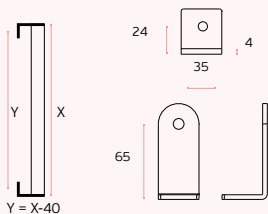

ASAS DE PORTA / PULL HANDLES / MANILLONES.

*IN.23.600.0.35.2000/3000

Asas modulares /
Modular door handles /
Manillones modulares.

MATERIAL: EN 1.4301 / AISI 304

ACABAMENTO / FINISH / ACABADO:
STANDARD: SATINADO / SATIN / SATIN

IN.00.23.600.0.35.2000.TB
Titanium Black

.TB
PVD
Titanium
black

.TG
PVD
Titanium
gold

.TCO
PVD
Titanium
copper

.TCH
PVD
Titanium
chocolate

TUBULAR ☐

*Acabamento Titânio PVD até 2000mm

PVD Titanium finish until 2000mm /

Acabamiento en PVD Titanio ate 2000mm

IN.07.601 + IN.23.600.0.35.2000/3000

Asas modulares /
Modular door handles /
Manillones modulares.

MATERIAL: EN 1.4301 / AISI 304

ACABAMENTO / FINISH / ACABADO:
STANDARD: SATINADO / SATIN / SATIN

TUBULAR ☐

ACESSÓRIOS / ACCESSORIES

OPCIONAL VIDRO / OPTIONAL GLASS

IN.08.AAM
Dupla para vidro / double glass

IN.07.603 + IN.23.600.035.2000/3000

Asas modulares /
Modular door handles /
Manillones modulares.

MATERIAL: EN 1.4301 / AISI 304

ACABAMENTO / FINISH / ACABADO:
STANDARD: SATINADO / SATIN / SATIN

TUBULAR ☐

ACESSÓRIOS / ACCESSORIES

OPCIONAL VIDRO / OPTIONAL GLASS

IN.08.AAM
Dupla para vidro / double glass