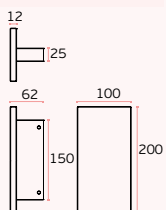

IN.00.167.D

Design: Christian Magalhães

MATERIAL: EN 1.4301 / AISI 304

ACABAMENTO / FINISH / ACABADO:
STANDARD: SATINADO / SATIN / SATIN

OPTIONAL: PVD TITANIUM COATED

.TB / .TG / .TCO / .TCH

SOLID ■

ACESSÓRIOS / ACCESSORIES

MFU M6 --- INCLUDED

PREPARADA PARA VIDRO /
READY FOR GLASS