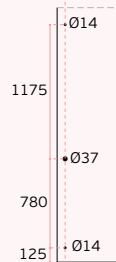

10-12mm
Thickness

SEMI SOLID

ENTALHE /
GLASS CUT / TALADRO EN EL CRISTAL

GC56