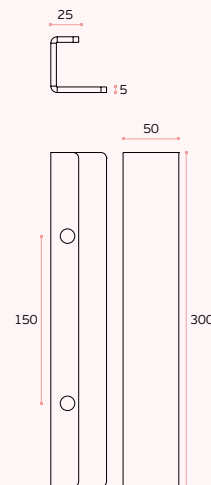

SOLID ■

ACESSÓRIOS / ACCESSORIES

■ AAM -- INCLUDED

PREPARADA PARA VIDRO /
READY FOR GLASS