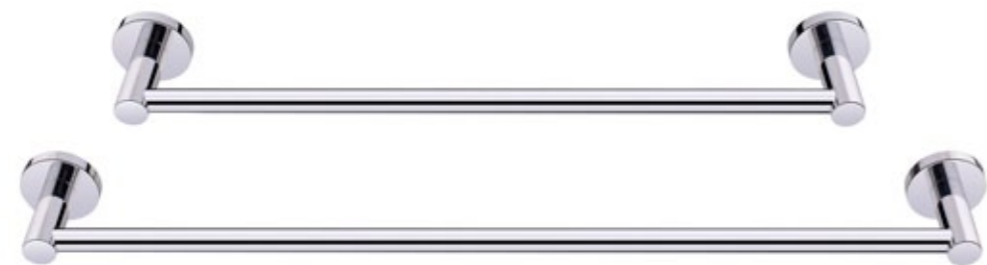

H100138 H100139