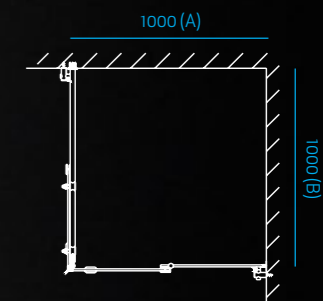

CD0001.S

Satinado / Satin / Satinado

CABINE DE DUCHE .
TODAS AS FERRAGENS SÃO FEITAS EM AÇO INOXIDÁVEL AISI 316 COM ACABAMENTO POLIDO OU SATINADO.

VIDROS TEMPERADOS TRANSPARENTES DE 10MM. ESPESSURA INCLUI VEDANTES EM SILICONE.

CD0001.P

Polido / Polished / Pulido

FRAMELESS SHOWER CABINET.
ALL THE HARDWARE ARE MADE IN AISI 316 POLISHED OR SATIN STAINLESS STEEL.

TRANSPARENT TEMPERED GLASS WITH 10MM. THICKNESS INCLUDES SILICONE SEALLERS.

CABINA DE DUCHA.
TODAS LAS HERRAJES EN ACERO INOX PULIDO O SATINADO AISI 316.

CRISTAL TRANSPARENTE DE 10MM. INCLUIDOS LOS PERFILES HERMETICOS.